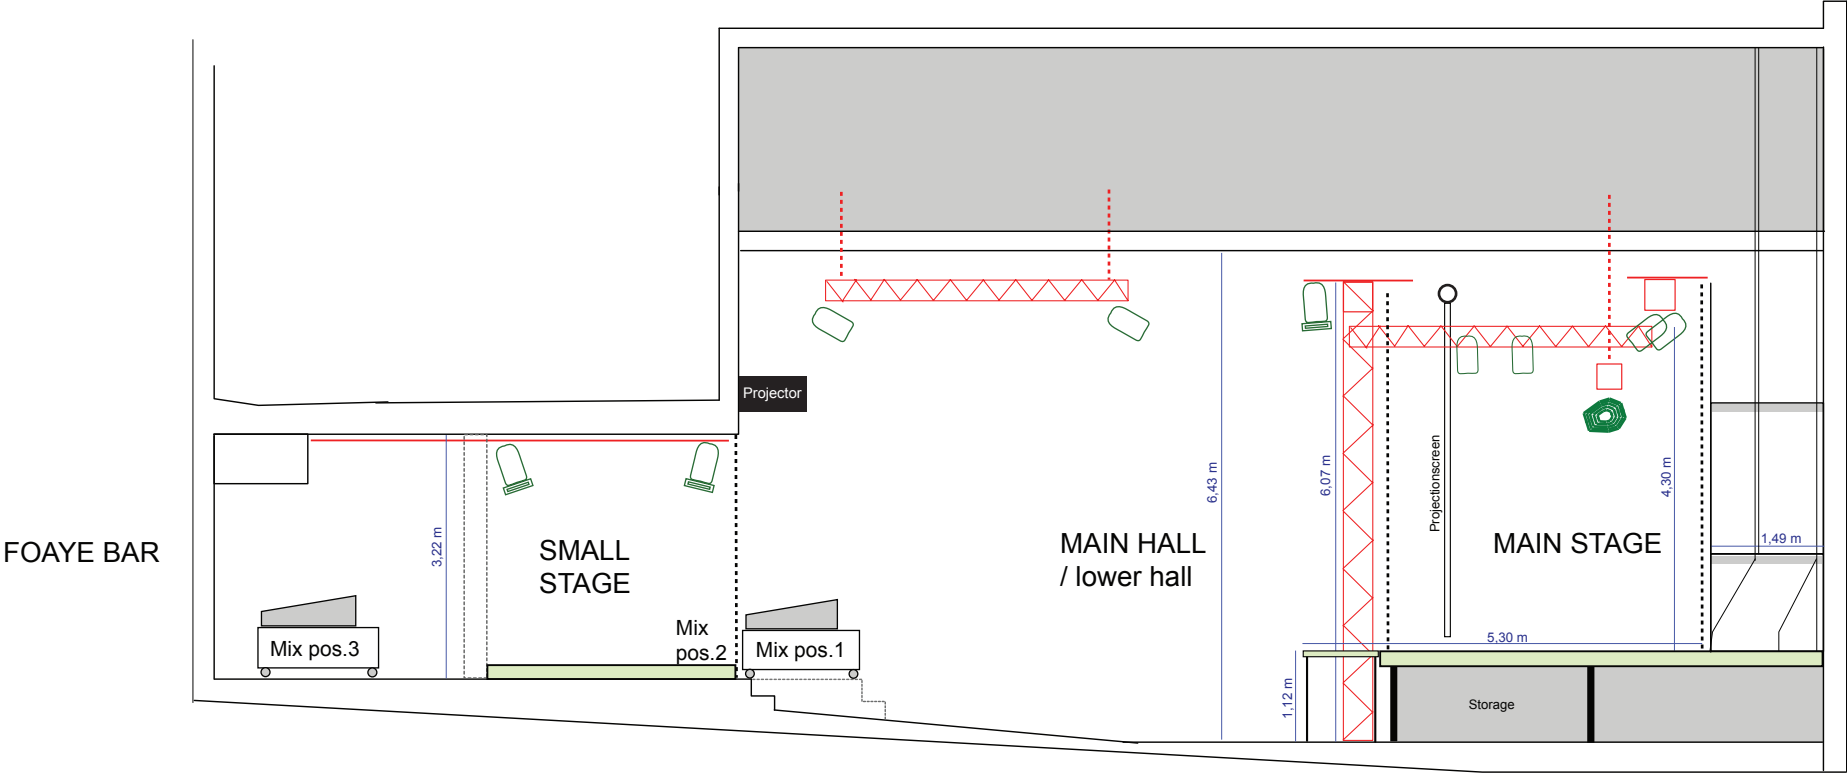

# PARKTEATRET VENUE SIDE 1:100

Staging

Black Curtains

Mounting for light

Wire

Parcan

Robe 250 spot