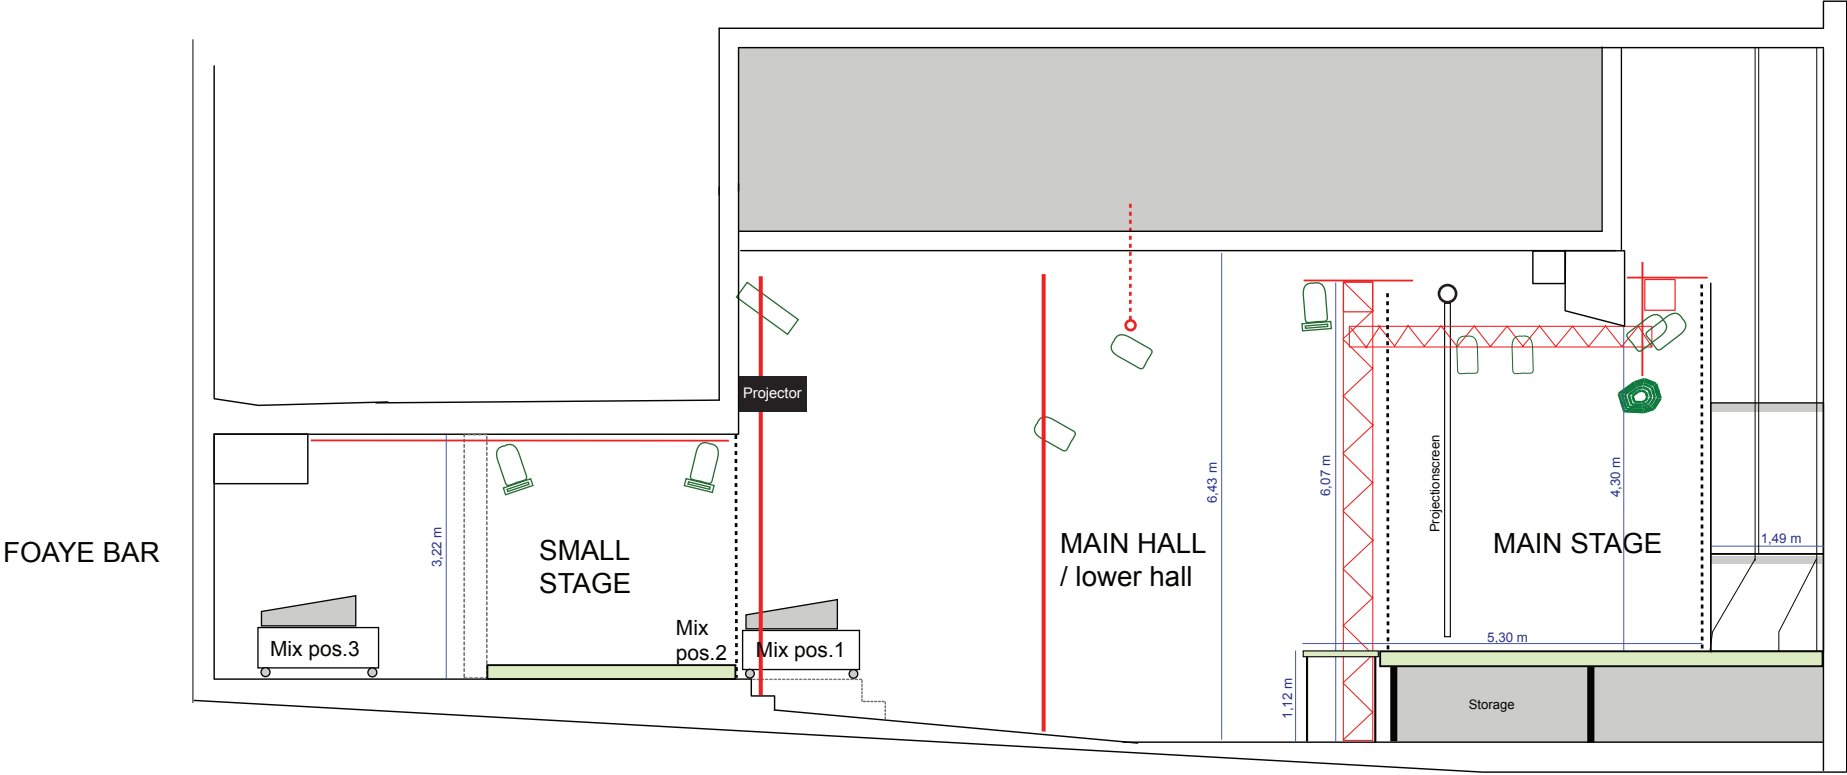

PARKTEATRET VENUE SIDE 1:100

Staging

Black Curtains

Mounting for light

Parcan

Movinghead

Parcan w/scroller

Profile